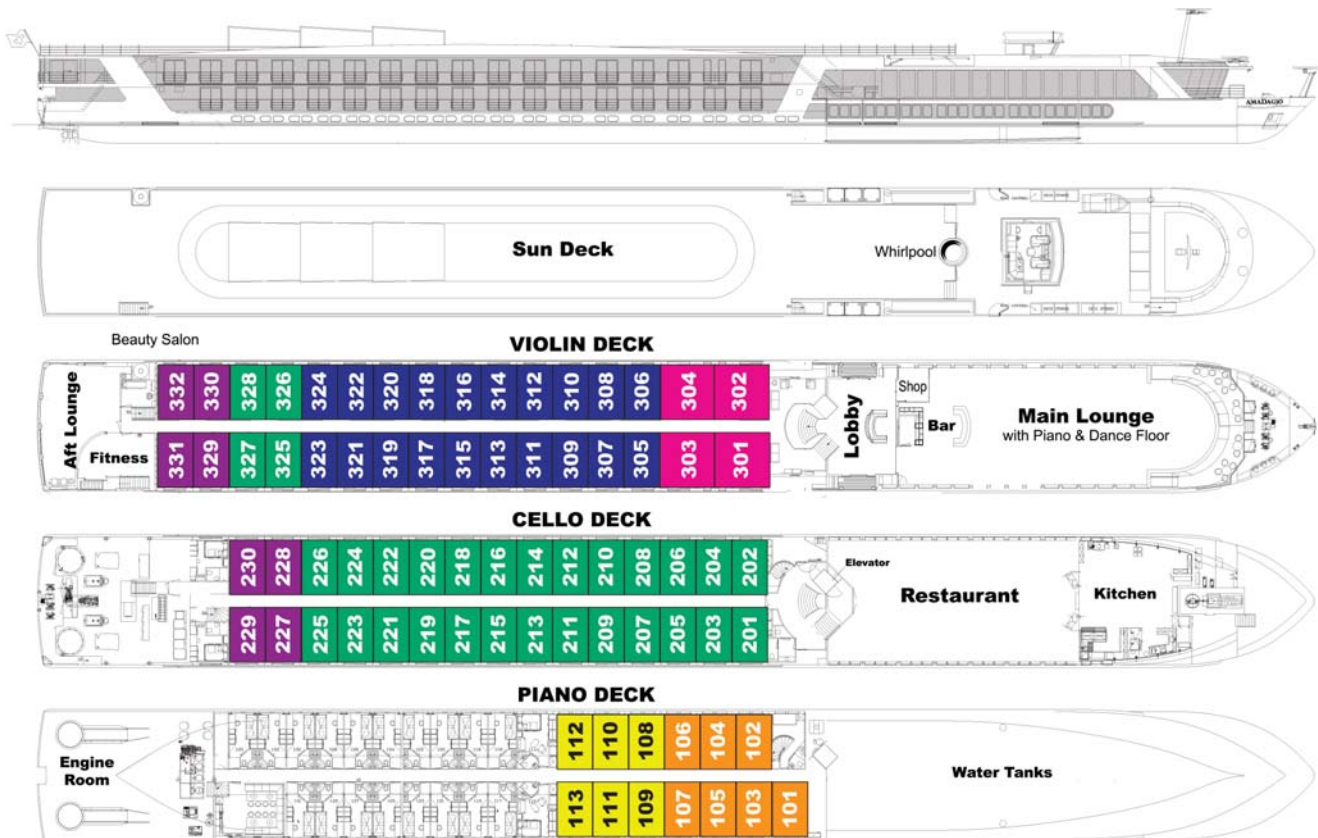

MS AMADAGIO & MS AMALEGRO

CABIN CATEGORIES

Jr. Suite	Violin Deck - French Balcony - 255 sq.ft.
Cat. A	Violin Deck - French Balcony - 170 sq.ft.
Cat. B	Violin & Cello Deck - French Balcony - 170 sq.ft.
Cat. C	Violin & Cello Deck - French Balcony - 170 sq.ft.
Cat. D	Piano Deck - Fixed window - 170 sq.ft.
Cat. E	Piano Deck - Fixed window - 170 sq.ft.

TECHNICAL DATA:

Built: 2006 - Amadagio; 2007 - Amalegro
 Built in Holland
 Length: 360 feet; Width: 38 feet
 Crew: 41 (European)
 Staterooms: 71
 Junior Suites: 4
 Registry: Switzerland; Home port: Basel